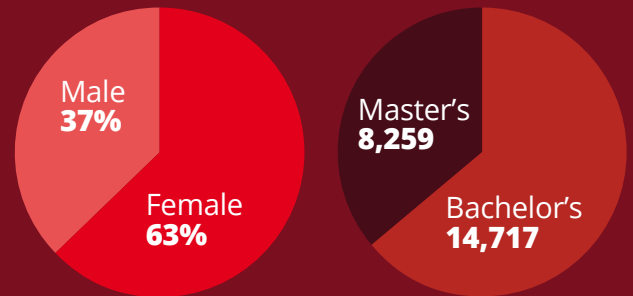

FACTS AND FIGURES

Number of faculties

7

Number of students obtaining BA diploma within 4 years

76%

International academic staff

26%

Paid job within 1.5 years after Master's diploma

94.4%

Nationalities on campus 100

English-taught Bachelor's programmes 14

English-taught Master's programmes 35

SINCE 1923

NUMBER OF STUDENTS 2020

Total **22,976** First year **5,703**

1 in 5 students starting their study programme at Radboud University is international

FINANCIAL MATTERS

Annual tuition fees 2021 - 2022

- EU/EEA €2,168
- Non-EU/EEA €11,500 - €16,500

Check our website for the most up-to-date information.

www.ru.nl/education/tuition

Monthly living costs:

€800 - €1,000