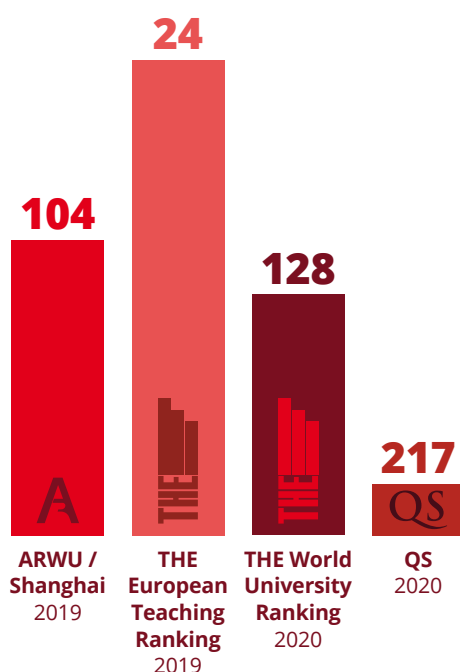

FACTS AND FIGURES

Number of faculties

7

Number of students obtaining BA diploma within 4 years

76%

International academic staff

26%

Paid job within 1.5 years after Master's diploma