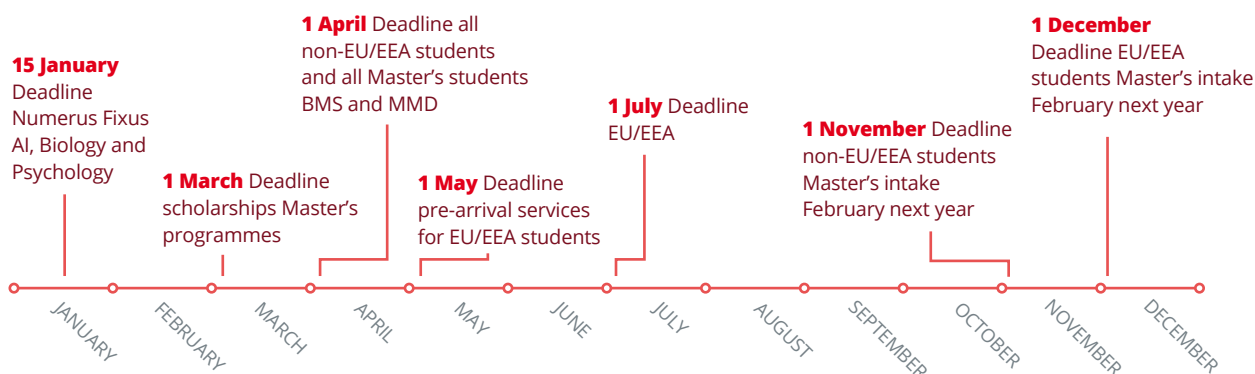

Nowadays, having an opinion often seems more important than what that opinion is. But taking time to make up your mind is more a sign of development than of weakness.

You have a part to play.

Did you know that Radboud University has a world renowned student sports centre? Modern, extensive and right on campus.

www.ru.nl/usc

Pre-Master's programmes

If you do not meet the requirements for direct admission to a Master's programme yet, you can in some cases be admitted to a pre-Master's programme first. Finishing the pre-Master's will grant you access to the Master's programme. For an overview of our Master's programmes that offer a pre-Master's: www.ru.nl/masters/pre-masters

DEADLINES